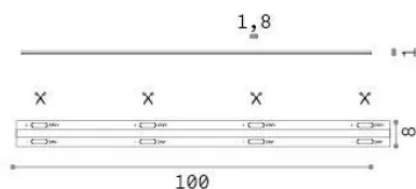

## Lampadine e accessori - Strip led

Indoor dimmable LED strip with integrated LED sources and direct light emission

<b>Ean</b>	8021696325965
<b>Articolo</b>	STRIP LED COB 15W/M 3000K CRI90 IP20
<b>Installazione</b>	Slot / Tesi 20 mm / Vision profile - max length for connection in line: 5 m
<b>Garanzia</b>	5 years
<b>Peso lordo</b>	0.1 kg
<b>Volume</b>	0.000365 m <sup>3</sup>