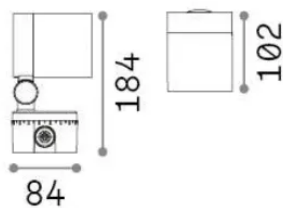

Info sorgente e prestazionali

Sorgente integrata	Integrated LED module
Sorgente sostituibile	Replaceable (by qualified operators only)
Potenza	LED 13 W
Emissione	Direct
Consumo massimo	max 13 W
Caratteristiche LED	LED COB CITIZEN
CCT LED	3000 K
Durata LED (t. 25°c)	50000 h
CRI	> 90
SDCM	3
Fascio luminoso	47°
Flusso sorgente	1100 lm
Flusso utile	970 lm
Rischio fotobiologico	1