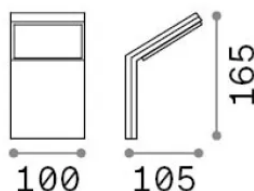

Info sorgente e prestazionali

Sorgente integrata	Integrated LED module
Sorgente sostituibile	No
Potenza	8,5 W
Emissione	Direct
Consumo massimo	max 8,5 W
Caratteristiche LED	LED SMD
CCT LED	4000 K
Durata LED (t. 25°c)	30000 h
CRI	> 90
SDCM	3
Fascio luminoso	120°
Flusso sorgente	1050 lm
Flusso utile	790 lm