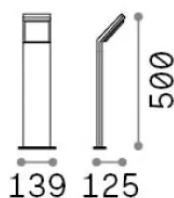

Info sorgente e prestazionali

Sorgente integrata	Integrated LED module
Sorgente sostituibile	No
Potenza	8,5 W
Emissione	Direct
Consumo massimo	max 8,5 W
Caratteristiche LED	LED SMD
CCT LED	4000 K
Durata LED (t. 25°c)	30000 h
CRI	> 90
SDCM	3
Fascio luminoso	120°
Flusso sorgente	1050 lm
Flusso utile	790 lm