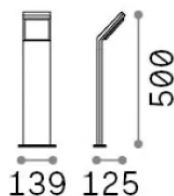

Info sorgente e prestazionali

Sorgente integrata	Integrated LED module
Sorgente sostituibile	No
Potenza	8,5 W
Emissione	Direct
Consumo massimo	max 8,5 W
Caratteristiche LED	LED SMD
CCT LED	4000 K
Durata LED (t. 25°c)	30000 h
CRI	> 90
SDCM	3
Fascio luminoso	120°
Flusso sorgente	1050 lm
Flusso utile	790 lm