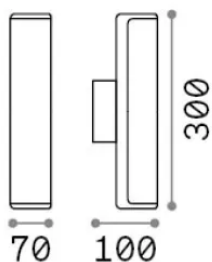

Info sorgente e prestazionali

Sorgente integrata	Integrated LED module
Sorgente sostituibile	No
Potenza	9,5 W
Emissione	Direct
Consumo massimo	max 9,5 W
Caratteristiche LED	LED SMD
CCT LED	3000 K
Durata LED (t. 25°c)	25000 h
CRI	> 90
SDCM	3
Fascio luminoso	-
Flusso sorgente	1000 lm
Flusso utile	570 lm