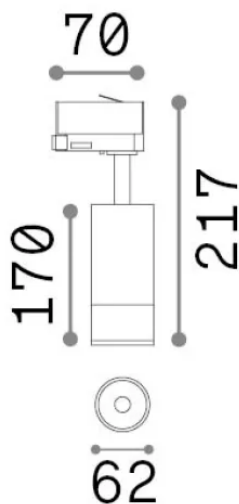

### Tecnico - Proiettori e Binari

Indoor track mounted adjustable non-dimmable projector with integrated LED sources and direct light emission

<b>Ean</b>	8021696322094
<b>Articolo</b>	EOS TR 3-PHASE 15W 4000K ON-OFF BI
<b>Installazione</b>	Proiettori e Binari
<b>Garanzia</b>	5 years
<b>Peso lordo</b>	0.76 kg
<b>Volume</b>	0.002592 m <sup>3</sup>