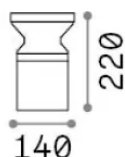

Info sorgente e prestazionali

Sorgente integrata	Light bulb (not included)
Sorgente sostituibile	No
Potenza	E27 max 1 x 15 W
Emissione	Diffuse
Consumo massimo	-
Lampadina consigliata	151960 E27 SFERA 6W 4000K CRI80 BIANCO