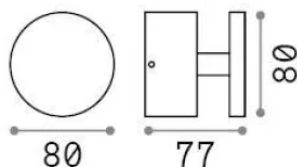

Info sorgente e prestazionali

Sorgente integrata	Integrated LED module
Sorgente sostituibile	No
Potenza	LED 8 W
Emissione	Indirect
Consumo massimo	max 8 W
Caratteristiche LED	LED SMD
CCT LED	3000 K
Durata LED (t. 25°c)	50000 h
CRI	> 90
SDCM	3
Flusso sorgente	900 lm
Flusso utile	280 lm
Rischio fotobiologico	1