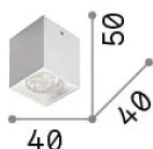

Info sorgente e prestazionali

Sorgente integrata	Integrated LED module
Sorgente sostituibile	No
Potenza	5 W
Emissione	Direct
Consumo massimo	max 5 W
Caratteristiche LED	LED DOB
CCT LED	3000 K
Durata LED (t. 25°c)	50000 h
CRI	> 90
SDCM	3
Fascio luminoso	40°
Flusso sorgente	370 lm
Flusso utile	310 lm
Rischio fotobiologico	1