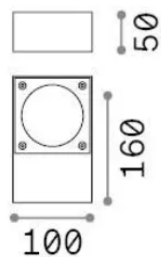

Info sorgente e prestazionali

Sorgente integrata	Light bulb (not included)
Sorgente sostituibile	No
Potenza	GX53 max 1 x 9 W
Emissione	Direct
Consumo massimo	-
Lampadina consigliata	154008 GX53 9W 4000K CRI80