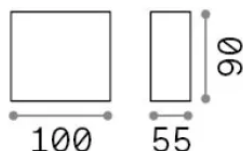

Info sorgente e prestazionali

Sorgente integrata	Integrated LED module
Sorgente sostituibile	No
Potenza	6 W
Emissione	Direct
Consumo massimo	max 6 W
Caratteristiche LED	LED COB CREE
CCT LED	3000 K
Durata LED (t. 25°C)	30000 h
CRI	> 90
SDCM	3
Fascio luminoso	100°
Flusso sorgente	550 lm
Flusso utile	420 lm
Rischio fotobiologico	1