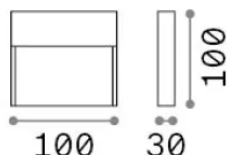

Info sorgente e prestazionali

Sorgente integrata	Integrated LED module
Sorgente sostituibile	Replaceable (by qualified operators only)
Potenza	LED 1,5 W
Emissione	Direct Asymmetrical
Consumo massimo	max 1,5 W
Caratteristiche LED	LED SMD
CCT LED	3000 K
Durata LED (t. 25°C)	20000 h
CRI	> 90
SDCM	3
Flusso sorgente	160 lm
Flusso utile	100 lm
Rischio fotobiologico	EXEMPT