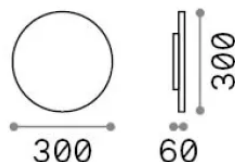

Info sorgente e prestazionali

Sorgente integrata	Integrated LED module
Sorgente sostituibile	No
Potenza	LED 16 W
Emissione	Indirect
Consumo massimo	max 16 W
Caratteristiche LED	LED SMD
CCT LED	3000 K
Durata LED (t. 25°C)	30000 h
CRI	> 90
SDCM	3
Flusso sorgente	1750 lm
Flusso utile	1190 lm
Rischio fotobiologico	1