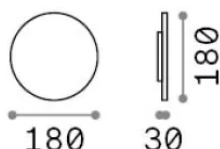

Info sorgente e prestazionali

Sorgente integrata	Integrated LED module
Sorgente sostituibile	No
Potenza	LED 9 W
Emissione	Indirect
Consumo massimo	max 9 W
Caratteristiche LED	LED SMD
CCT LED	3000 K
Durata LED (t. 25°C)	30000 h
CRI	> 90
SDCM	3
Flusso sorgente	950 lm
Flusso utile	600 lm
Rischio fotobiologico	1