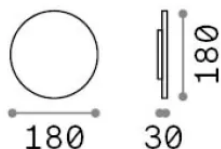

Info sorgente e prestazionali

Sorgente integrata	Integrated LED module
Sorgente sostituibile	No
Potenza	LED 9 W
Emissione	Indirect
Consumo massimo	max 9 W
Caratteristiche LED	LED SMD
CCT LED	3000 K
Durata LED (t. 25°C)	30000 h
CRI	> 90
SDCM	3
Flusso sorgente	950 lm
Flusso utile	750 lm
Rischio fotobiologico	1