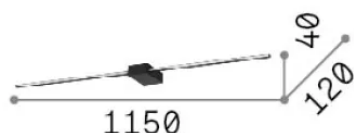

Info sorgente e prestazionali

Sorgente integrata	Integrated LED module
Sorgente sostituibile	No
Potenza	LED 19 W
Emissione	Direct
Consumo massimo	max 19 W
Caratteristiche LED	LED SMD
CCT LED	3000 K
Durata LED (t. 25°C)	30000 h
CRI	> 90
SDCM	3
Flusso sorgente	2000 lm
Flusso utile	1220 lm
Rischio fotobiologico	1