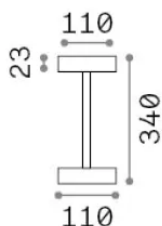

Info sorgente e prestazionali

Sorgente integrata	Integrated LED module
Sorgente sostituibile	Replaceable (by qualified operators only)
Potenza	LED 2 W
Emissione	Direct
Consumo massimo	max 2 W
Caratteristiche LED	LED SMD BRIDGELUX
CCT LED	3000 K
Durata LED (t. 25°c)	20000 h
CRI	> 90
SDCM	3
Flusso sorgente	320 lm
Flusso utile	170 lm
Rischio fotobiologico	EXEMPT