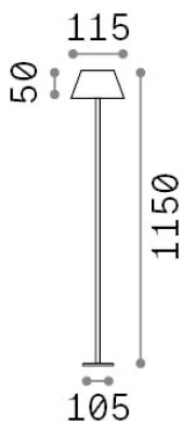

### Esterno - Lampade da terra

Outdoor floor dimmable lamp with integrated LED sources, in-built switch, integrated battery and direct light emission

<b>Ean</b>	8021696311708
<b>Articolo</b>	PURE PT BIANCO
<b>Installazione</b>	Lampade da terra
<b>Garanzia</b>	5 years
<b>Peso lordo</b>	1.76 kg
<b>Volume</b>	0.00576 m <sup>3</sup>