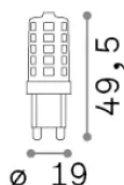

Info sorgente e prestazionali

Potenza	4 W
Emissione	Diffuse
Consumo massimo	max 4 W
CCT LED	4000 K
Durata LED (t. 25°C)	15000 h
CRI	> 80
Fascio luminoso	-
Flusso utile	530 lm
Rischio fotobiologico	1