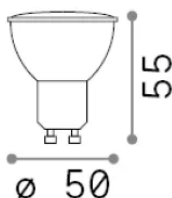

Info sorgente e prestazionali

Potenza	7 W
Emissione	Direct
Consumo massimo	max 7 W
CCT LED	2700 K
Durata LED (t. 25°C)	25000 h
CRI	> 95
Fascio luminoso	108 °
Flusso utile	600 lm