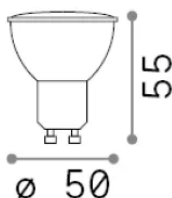

Info sorgente e prestazionali

Potenza	5 W
Emissione	Direct
Consumo massimo	max 5 W
CCT LED	2700 K
Durata LED (t. 25°C)	25000 h
CRI	> 95
Fascio luminoso	50 °
Flusso utile	380 lm