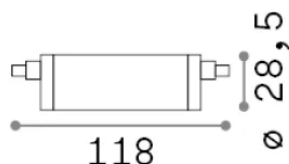

Info sorgente e prestazionali

Potenza	14 W
Emissione	Diffuse
Consumo massimo	max 14 W
CCT LED	4000 K
Durata LED (t. 25°C)	15000 h
CRI	> 80
Fascio luminoso	-
Flusso utile	2450 lm
Rischio fotobiologico	EXEMPT
Potenza in stand-by	< 0.50 W