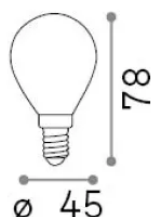

Info sorgente e prestazionali

Potenza	4 W
Emissione	Diffuse
Consumo massimo	max 4 W
CCT LED	3000 K
Durata LED (t. 25°C)	25000 h
CRI	> 90
Fascio luminoso	-
Flusso utile	340 lm