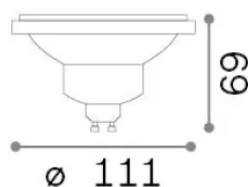

Info sorgente e prestazionali

Potenza	10 W
Emissione	Direct
Consumo massimo	max 10 W
CCT LED	3000 K
Durata LED (t. 25°C)	15000 h
CRI	> 80
Fascio luminoso	22 °
Flusso utile	720 lm
Rischio fotobiologico	2
Potenza in stand-by	< 0.50 W