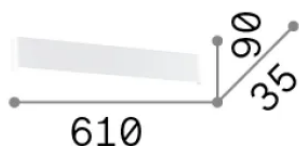

Info sorgente e prestazionali

Sorgente integrata	Integrated LED module
Sorgente sostituibile	No
Potenza	19,5 W
Emissione	Direct + Indirect
Consumo massimo	max 19,5 W
Caratteristiche LED	LED SMD
CCT LED	3000 K
Durata LED (t. 25°c)	35000 h
CRI	> 90
SDCM	3
Fascio luminoso	-
Flusso sorgente	2200 lm
Flusso utile	1590 lm
Rischio fotobiologico	1