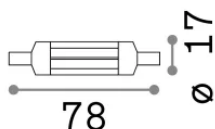

Info sorgente e prestazionali

Potenza	6 W
Emissione	Diffuse
Consumo massimo	max 6 W
CCT LED	4000 K
Durata LED (t. 25°C)	20000 h
CRI	> 80
Fascio luminoso	-
Flusso utile	480 lm
Potenza in stand-by	< 0.50 W