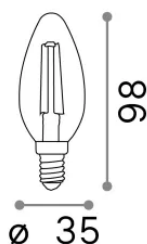

Info generali

Lampadine e accessori - Oliva

Non-dimmable light bulb with integrated LED sources and diffuse light emission

Ean	8021696271644
Articolo	E14 OLIVA 4W 3000K CRI90 TRASP
Installazione	Light bulb
Garanzia	5 years
Peso lordo	0.03 kg
Volume	0.000135 m ³

Potenza	4 W
Emissione	Diffuse
Consumo massimo	max 4 W
CCT LED	3000 K
Durata LED (t. 25°C)	25000 h
CRI	> 90
Fascio luminoso	-
Flusso utile	440 lm