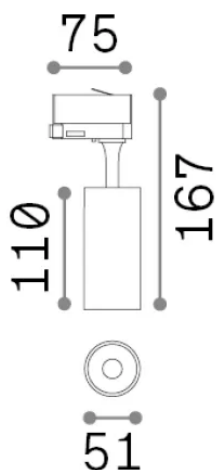

Info generali

Tecnico - Proiettori e Binari

Indoor track mounted adjustable non-dimmable projector with integrated LED sources and direct light emission

Ean	8021696271446
Articolo	FOX TR 3-PHASE 08W CRI80 4000K ON-OFF NERO
Installazione	Proiettori e Binari
Garanzia	5 years
Peso lordo	1 kg
Volume	0.001518 m³

Info tecniche e installative

Peso netto	0.3 kg
Classe di isolamento	I
Grado di protezione	IP20
Conformità	CE
Temperatura d'esercizio	0° ~ +40 °C
Dimmer	Non-dimmable, On-Off
Alimentazione	220-240 V AC 50/60 Hz
Alimentatore	In-built, included Replaceable (by qualified operators only), electronic
Accessori non inclusi	Single connection on-off, Link 3-phase on-off profile

Info sorgente e prestazionali

Sorgente integrata	Integrated LED module
Sorgente sostituibile	Replaceable (by qualified operators only)
Potenza	8 W
Emissione	Direct
Consumo massimo	max 8 W
Caratteristiche LED	LED COB
CCT LED	4000 K
Durata LED (t. 25°C)	50000 h
CRI	> 80
SDCM	3
Fascio luminoso	41°
Flusso sorgente	1200 lm
Flusso utile	860 lm
Rischio fotobiologico	1