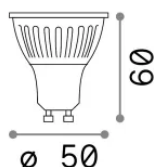

Info sorgente e prestazionali

Potenza	8 W
Emissione	Direct
Consumo massimo	max 8 W
CCT LED	4000 K
Durata LED (t. 25°C)	25000 h
CRI	> 90
Fascio luminoso	56 °
Flusso utile	620 lm
Rischio fotobiologico	1