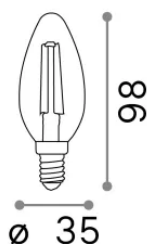

Info sorgente e prestazionali

Potenza	4 W
Emissione	Diffuse
Consumo massimo	max 4 W
CCT LED	2700 K
Durata LED (t. 25°C)	25000 h
CRI	> 80
Fascio luminoso	-
Flusso utile	470 lm