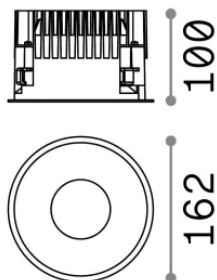

Info sorgente e prestazionali

Sorgente integrata	Integrated LED module
Sorgente sostituibile	Replaceable (by qualified operators only)
Potenza	28 W
Emissione	Direct
Consumo massimo	max 28 W
Caratteristiche LED	LED COB CITIZEN
CCT LED	4000 K
Durata LED (t. 25°c)	50000 h
CRI	> 90
SDCM	3
Fascio luminoso	60°
UGR massimo	< 19
Flusso sorgente	3100 lm
Flusso utile	2490 lm