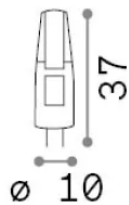

Info sorgente e prestazionali

Potenza	2 W
Emissione	Diffuse
Consumo massimo	max 2 W
CCT LED	3000 K
Durata LED (t. 25°C)	20000 h
CRI	> 80
Fascio luminoso	-
Flusso utile	200 lm
Rischio fotobiologico	1
Potenza in stand-by	< 0.50 W