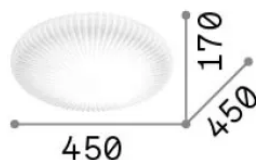

Info sorgente e prestazionali

Sorgente integrata	Integrated LED module
Sorgente sostituibile	Replaceable (by qualified operators only)
Potenza	LED 22 W
Emissione	Diffuse
Consumo massimo	max 22 W
Caratteristiche LED	LED SMD
CCT LED	3000 K
Durata LED (t. 25°c)	30000 h
CRI	> 90
SDCM	3
Flusso sorgente	2200 lm
Flusso utile	1820 lm