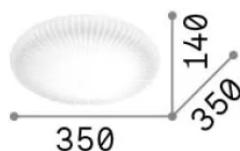

Info sorgente e prestazionali

Sorgente integrata	Integrated LED module
Sorgente sostituibile	Replaceable (by qualified operators only)
Potenza	LED 16 W
Emissione	Diffuse
Consumo massimo	max 16 W
Caratteristiche LED	LED SMD
CCT LED	3000 K
Durata LED (t. 25°c)	30000 h
CRI	> 90
SDCM	3
Flusso sorgente	1550 lm
Flusso utile	1230 lm