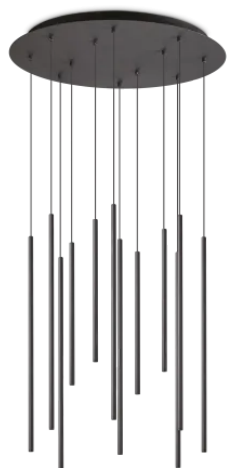

Info generali

Interno - Sospensioni

Indoor ceiling mounted lamp with multiple integrated LED sources and direct light emission

Ean	8021696263434
Articolo	LOOK LED SP12 ROUND DROP D16 ON-OFF NE 3000K
Installazione	Sospensioni
Garanzia	5 years
Peso lordo	10.4 kg
Volume	0.059771 m ³

Info sorgente e prestazionali

Sorgente integrata	Integrated LED module
Sorgente sostituibile	Replaceable (by qualified operators only)
Potenza	LED 19 W
Emissione	Direct
Consumo massimo	max 19 W
Caratteristiche LED	LED SMD
CCT LED	3000 K
Durata LED (t. 25°c)	20000 h
CRI	> 90
SDCM	3
Fascio luminoso	45°
Flusso sorgente	1850 lm
Flusso utile	1590 lm
Rischio fotobiologico	2