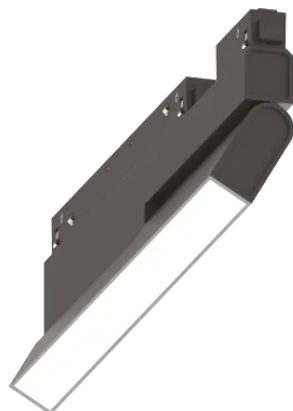

### Tecnico - Sistemi

Indoor track mounted adjustable linear fitting with integrated LED sources and direct light emission

<b>Ean</b>	8021696257839
<b>Articolo</b>	EGO FLEXIBLE WIDE 07W 3000K ON-OFF NE
<b>Installazione</b>	Sistemi
<b>Garanzia</b>	5 years
<b>Peso lordo</b>	0.77 kg
<b>Volume</b>	0.001632 m <sup>3</sup>