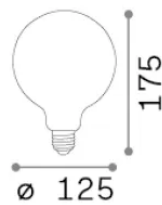

Info sorgente e prestazionali

Potenza	8 W
Emissione	Diffuse
Consumo massimo	max 8 W
CCT LED	4000 K
Durata LED (t. 25°C)	25000 h
CRI	> 80
Fascio luminoso	-
Flusso utile	1050 lm
Rischio fotobiologico	EXEMPT