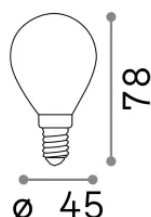

Info sorgente e prestazionali

Potenza	4 W
Emissione	Diffuse
Consumo massimo	max 4 W
CCT LED	4000 K
Durata LED (t. 25°C)	25000 h
CRI	> 80
Fascio luminoso	-
Flusso utile	480 lm