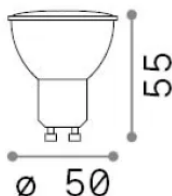

Info sorgente e prestazionali

Potenza	7 W
Emissione	Direct
Consumo massimo	max 7 W
CCT LED	4000 K
Durata LED (t. 25°C)	25000 h
CRI	> 90
Fascio luminoso	50 °
Flusso utile	540 lm