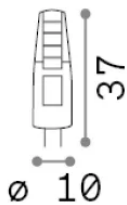

Info sorgente e prestazionali

Potenza	2 W
Emissione	Diffuse
Consumo massimo	max 2 W
CCT LED	3000 K
Durata LED (t. 25°C)	20000 h
CRI	> 80
Fascio luminoso	-
Flusso utile	200 lm
Rischio fotobiologico	EXEMPT