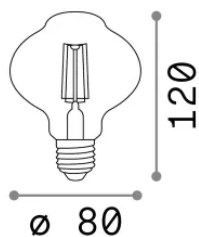

Info sorgente e prestazionali

Potenza	4 W
Emissione	Diffuse
Consumo massimo	max 4 W
CCT LED	1800 K
Durata LED (t. 25°C)	15000 h
CRI	> 80
Fascio luminoso	-
Flusso utile	360 lm