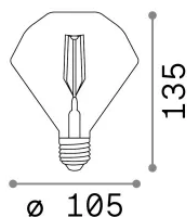

Info sorgente e prestazionali

Potenza	4 W
Emissione	Diffuse
Consumo massimo	max 4 W
CCT LED	1800 K
Durata LED (t. 25°C)	15000 h
CRI	> 80
Fascio luminoso	-
Flusso utile	360 lm