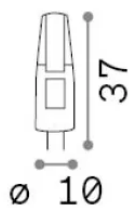

Info sorgente e prestazionali

Potenza	1,5 W
Emissione	Diffuse
Consumo massimo	max 1,5 W
CCT LED	3000 K
Durata LED (t. 25°C)	15000 h
CRI	> 80
Fascio luminoso	-
Flusso utile	160 lm
Rischio fotobiologico	1