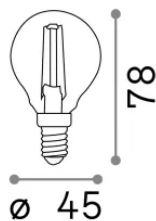

Info sorgente e prestazionali

Potenza	4 W
Emissione	Diffuse
Consumo massimo	max 4 W
CCT LED	3000 K
Durata LED (t. 25°C)	15000 h
CRI	> 80
Fascio luminoso	-
Flusso utile	400 lm
Rischio fotobiologico	1
Potenza in stand-by	< 0.50 W