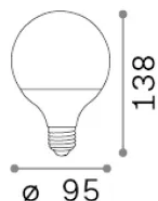

Info sorgente e prestazionali

Potenza	14 W
Emissione	Diffuse
Consumo massimo	max 14 W
CCT LED	4000 K
Durata LED (t. 25°C)	25000 h
CRI	> 80
Fascio luminoso	-
Flusso utile	1820 lm
Rischio fotobiologico	EXEMPT