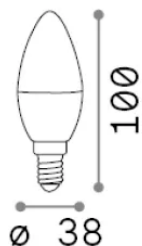

Info sorgente e prestazionali

Potenza	6 W
Emissione	Diffuse
Consumo massimo	max 6 W
CCT LED	4000 K
Durata LED (t. 25°C)	25000 h
CRI	> 80
Fascio luminoso	-
Flusso utile	560 lm