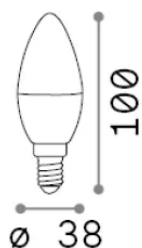

Info sorgente e prestazionali

Potenza	6 W
Emissione	Diffuse
Consumo massimo	max 6 W
CCT LED	3000 K
Durata LED (t. 25°C)	25000 h
CRI	> 80
Fascio luminoso	-
Flusso utile	540 lm