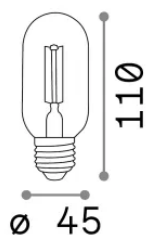

Info sorgente e prestazionali

Potenza	4 W
Emissione	Diffuse
Consumo massimo	max 4 W
CCT LED	2200 K
Durata LED (t. 25°C)	15000 h
CRI	> 80
Fascio luminoso	-
Flusso utile	330 lm
Rischio fotobiologico	1