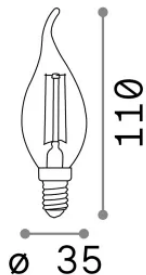

Info sorgente e prestazionali

Potenza	4 W
Emissione	Diffuse
Consumo massimo	max 4 W
CCT LED	2200 K
Durata LED (t. 25°C)	15000 h
CRI	> 80
Fascio luminoso	-
Flusso utile	400 lm
Rischio fotobiologico	1